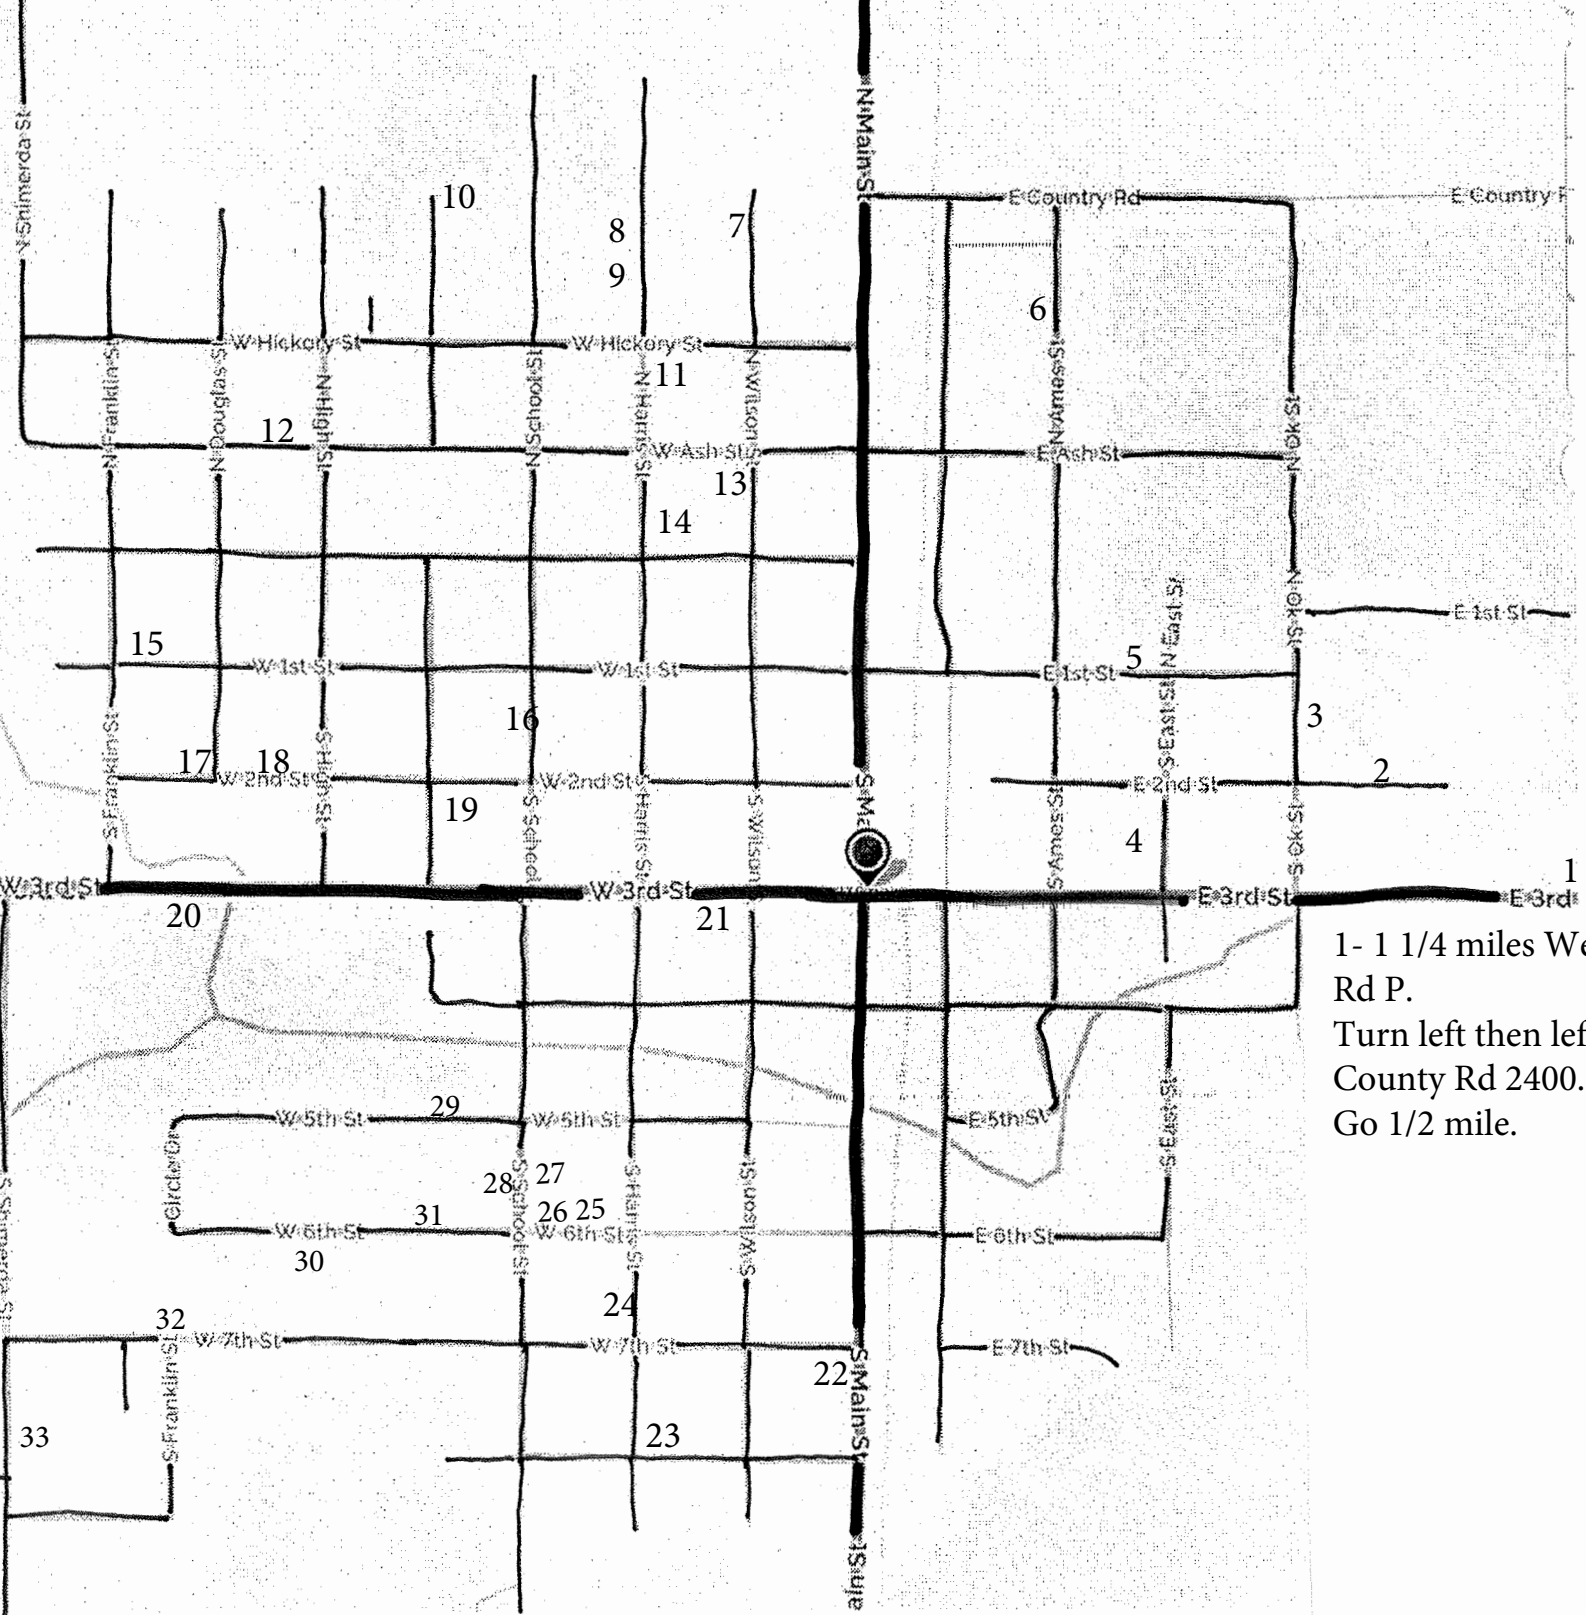

Wilber Community Garage Sales

41- 1 Mile West to County Rd 2100. South 3/4 Mile.

42- 6 Miles West to Spur 76D. South 1 Mile to Rd Q.

West 1/2 Mile

1- 1 1/4 miles West to County Rd P.

Turn left then left again on County Rd 2400.

Go 1/2 mile.

39 Shale Ln

40

38

36

37

33

34

Garage Sale Trail Towns

Clatonia Community Garage Sales-- 7 miles East of Wilber on Hwy 41

DeWitt Community Garage Sales-- 7 miles South of Wilber on HWY 103

Swanton Community Garage Sales-- 6 miles West of Wilber and 6 miles South

Western Community Garage Sales-- 11 miles West of Wilber , 6 miles South, 1/2 mile West